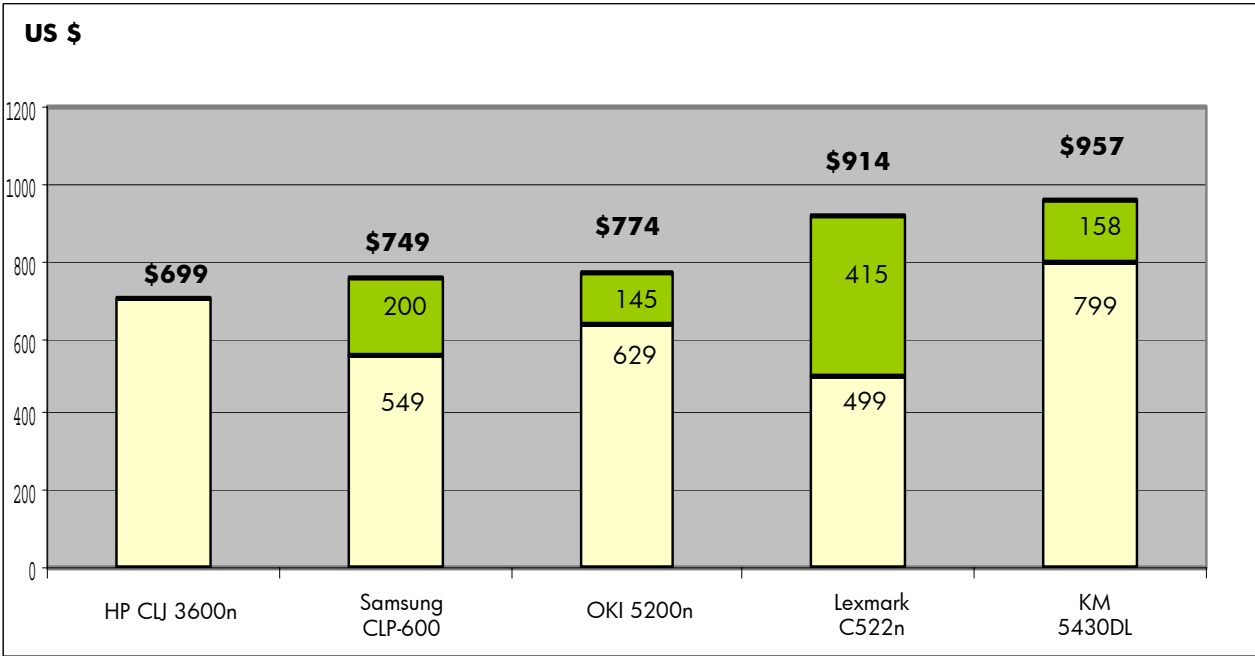

HP Color LaserJet 3600n vs. Samsung, OKI, Lexmark and Konica-Minolta

Consider the amount of toner included with the printer to get a true picture of value.

Street price of printer plus toner to print 4,000 color (CMY) and 6,000 black pages

- printer street price
 - street price of extra toner required

NOTES: The HP Color LaserJet 3600n ships with 4000 CMY pages worth of CMY toner and 6000 black pages. The Samsung ships with 2000 CMYK pages of toner. The OKI ships with 3000 CMYK pages of toner. The Lexmark ships with 1500 CMYK pages of toner. The Konica Minolta ships with 3000 CMYK pages of toner. Prices are based on vendors websites, using Standard cartridges (Prebate for Lexmark). Samsung extra toner values are estimates because their supplies pricing was not available yet.