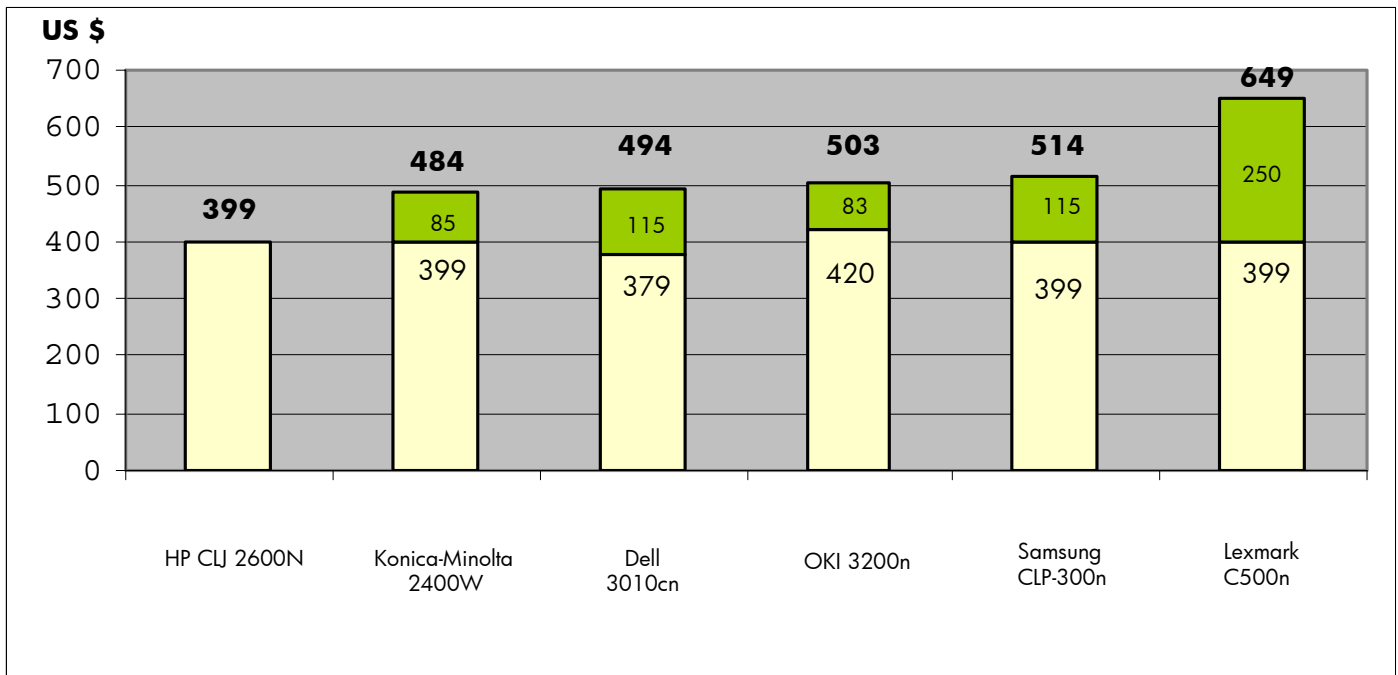

# HP Color LaserJet 2600n vs. Konica-Minolta, Dell, OKI, Samsung and Lexmark

Consider the amount of toner included with the printer to get a true picture of value.

Street price of printer plus toner to print 2000 color (CMY) and 2500 black pages

 - printer street price

 - street price of extra toner required

NOTES: The HP Color LaserJet 2600n ships with 2000 CMY pages worth of toner and 2500 black pages. The Minolta 2400W ships with 1500 CMYK pages worth of toner. Dell 3010cn ships with 1,000 pages of CMY and 2,000 pages of black. The OKI 3200n ships with 1500 CMYK pages of toner. The Samsung CLP-300n will ship with 1000 CMY pages and 2000 black pages of toner. The Lexmark C500n ships with 1000 CMYK pages. Samsung pricing is estimated, because it is not yet available. All other prices are based vendors website prices for printers and supplies as of May 31, 2006. Prices in US Dollars. Extra toner values are calculated based on standard toner cartridges.