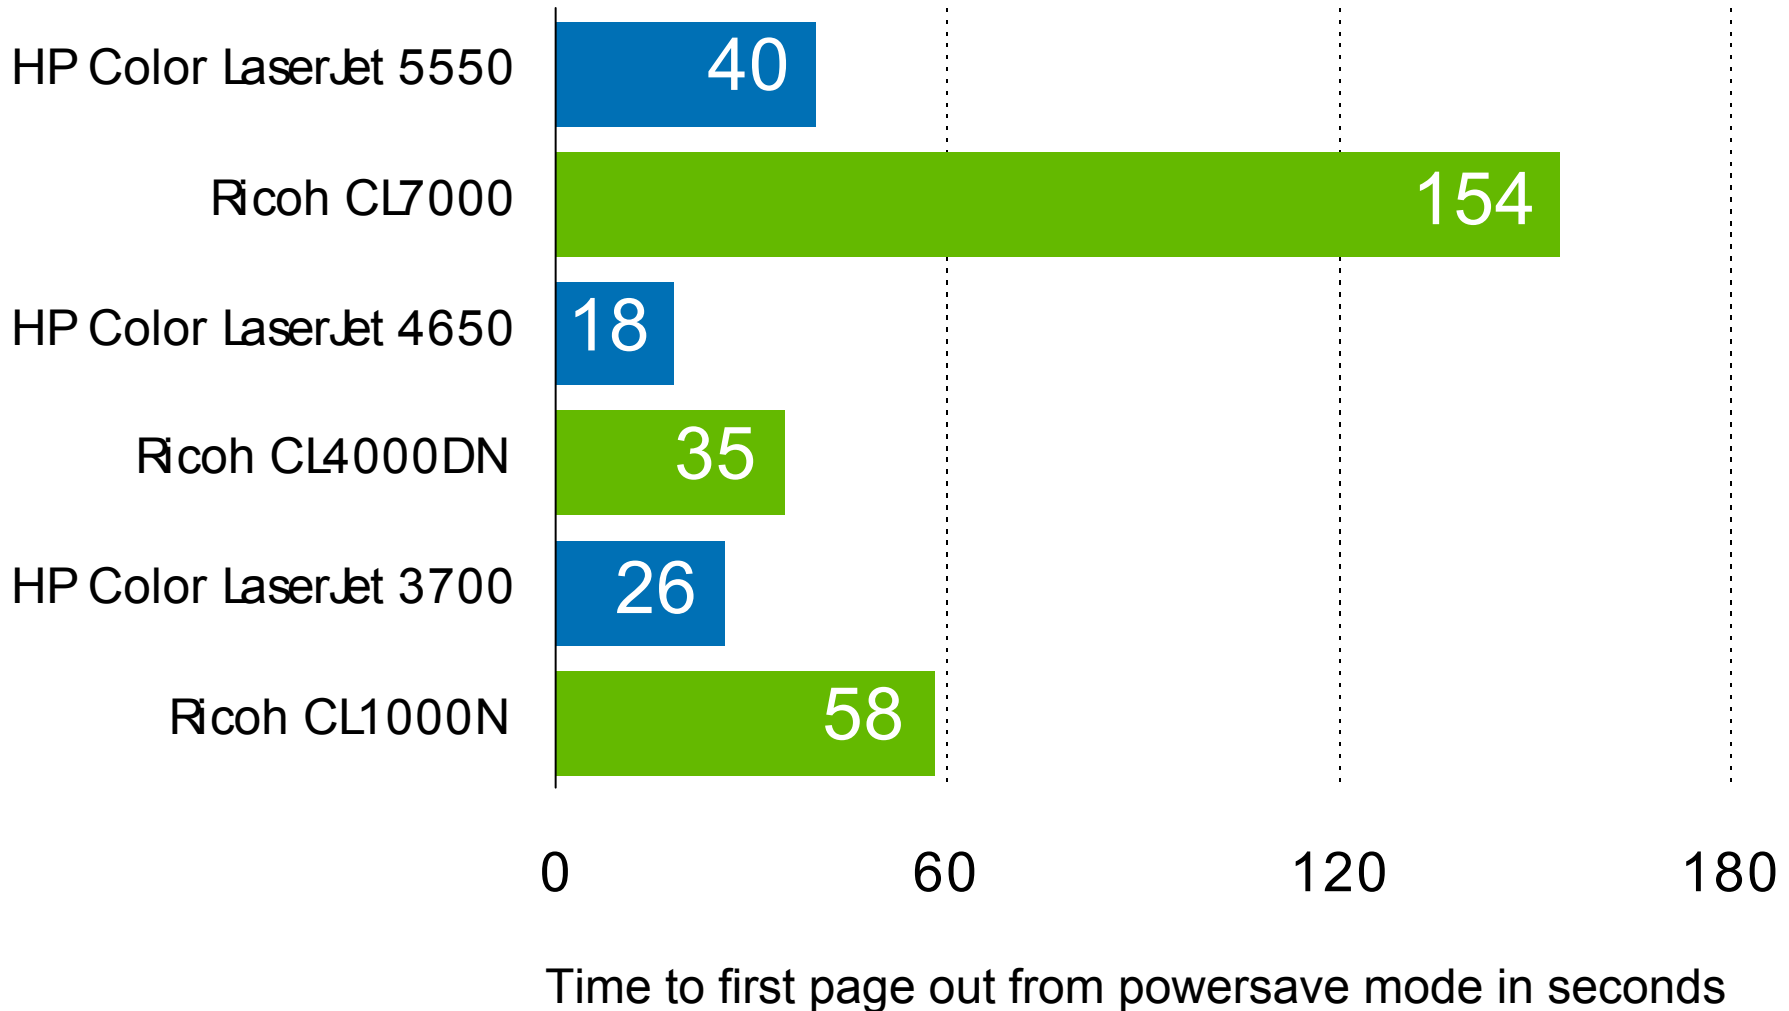

Get output faster with HP.