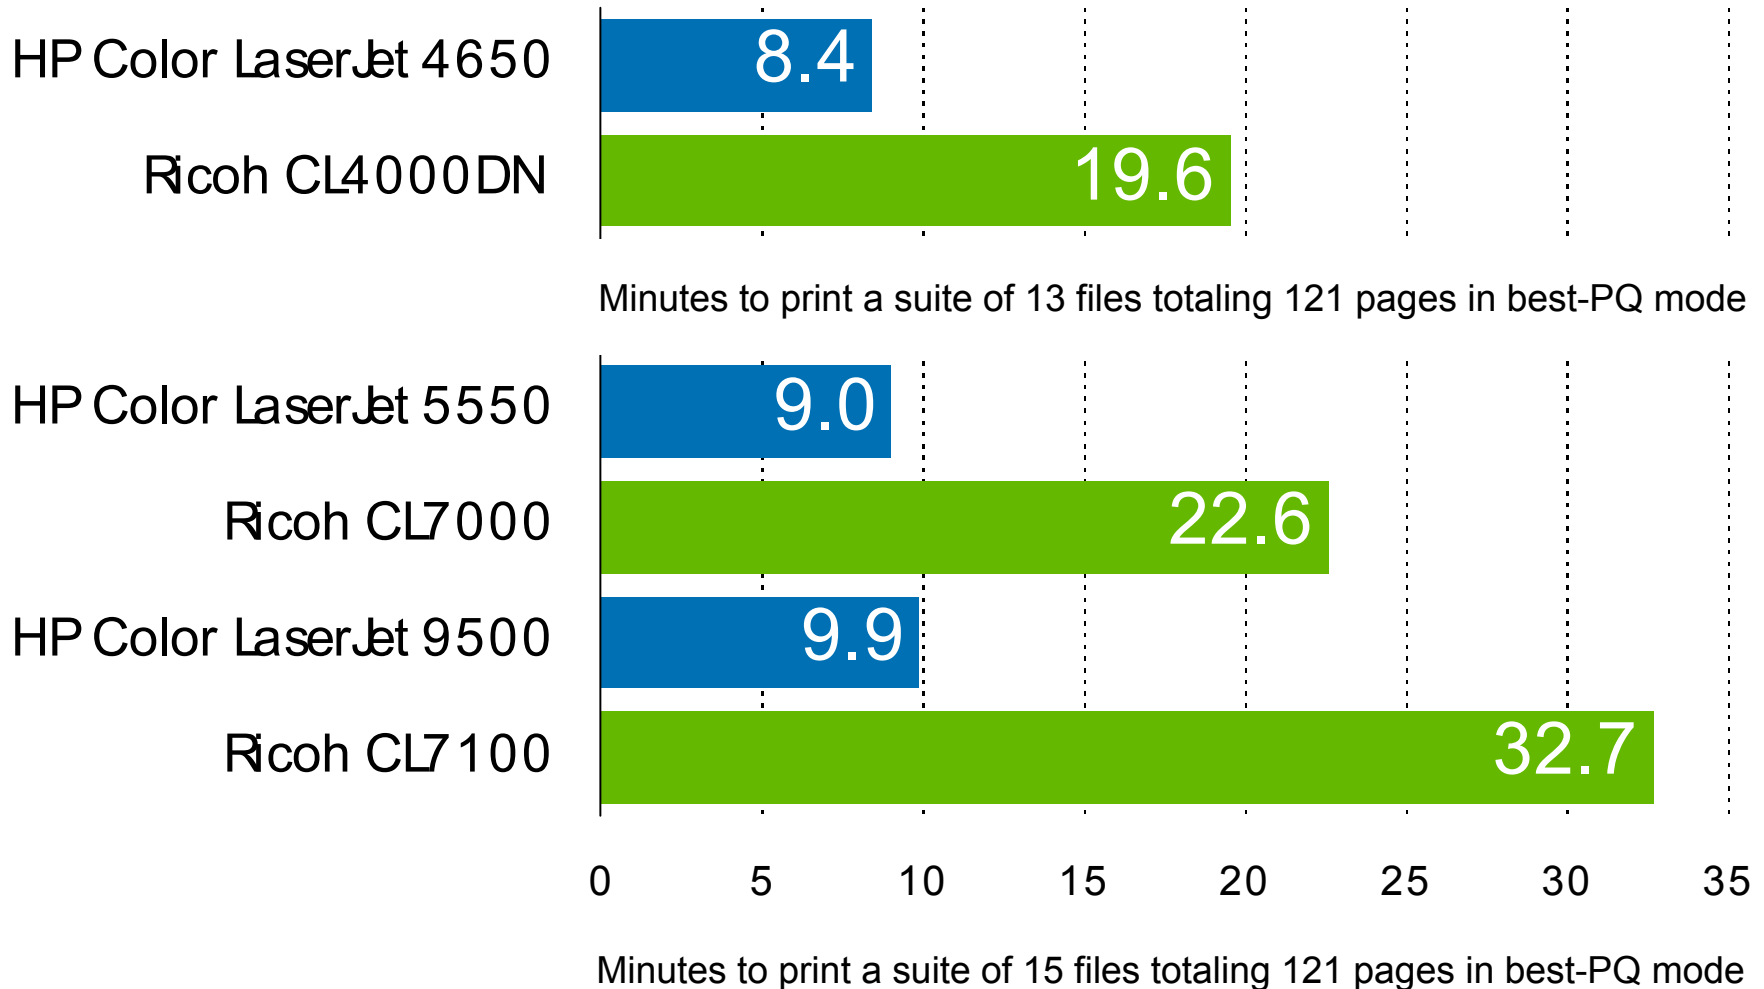

HP delivers fast real-world performance.