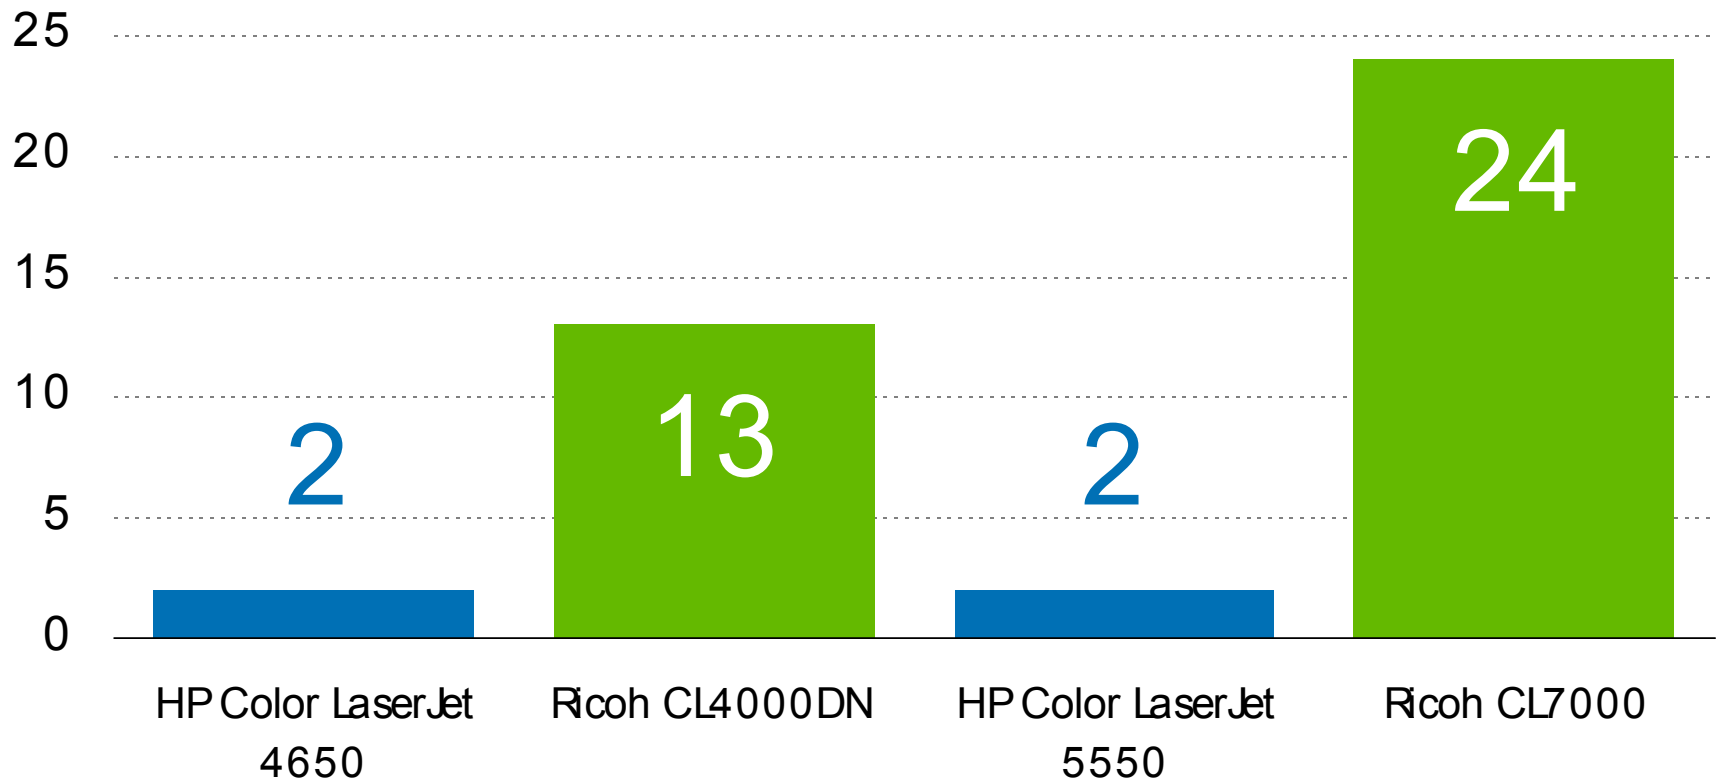

Replace fewer parts with HP.

HP Color LaserJet printers have fewer replacement parts beyond toner in the first 200,000 pages than their Ricoh counterparts.