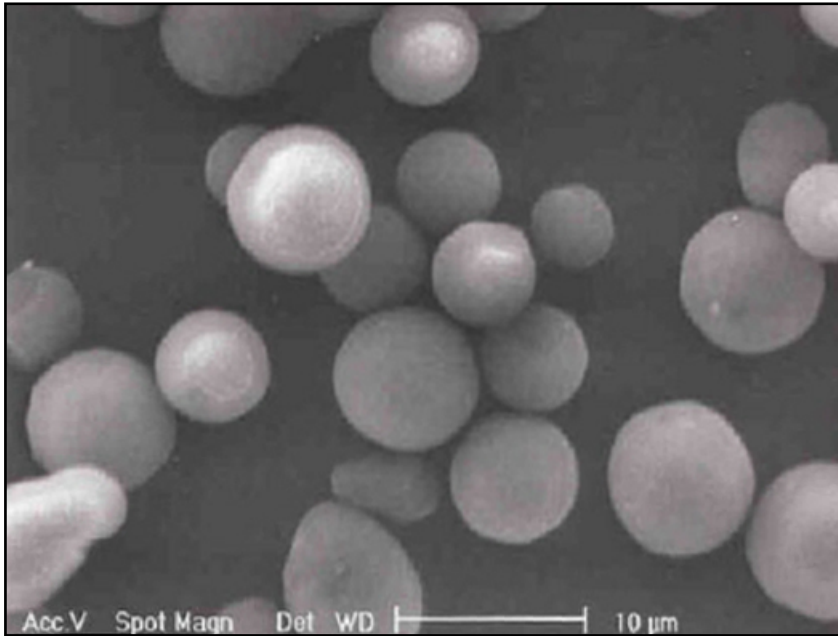

Innovative HP toner minimizes jams.

HP's innovative color spherical toner ensures worry-free printing:

- Release agent in toner minimizes jams
- Charge agents optimize particle distribution to ensure accurate line widths, sharp edges and text, smooth images, finer details, and precise color-plane registration and trapping