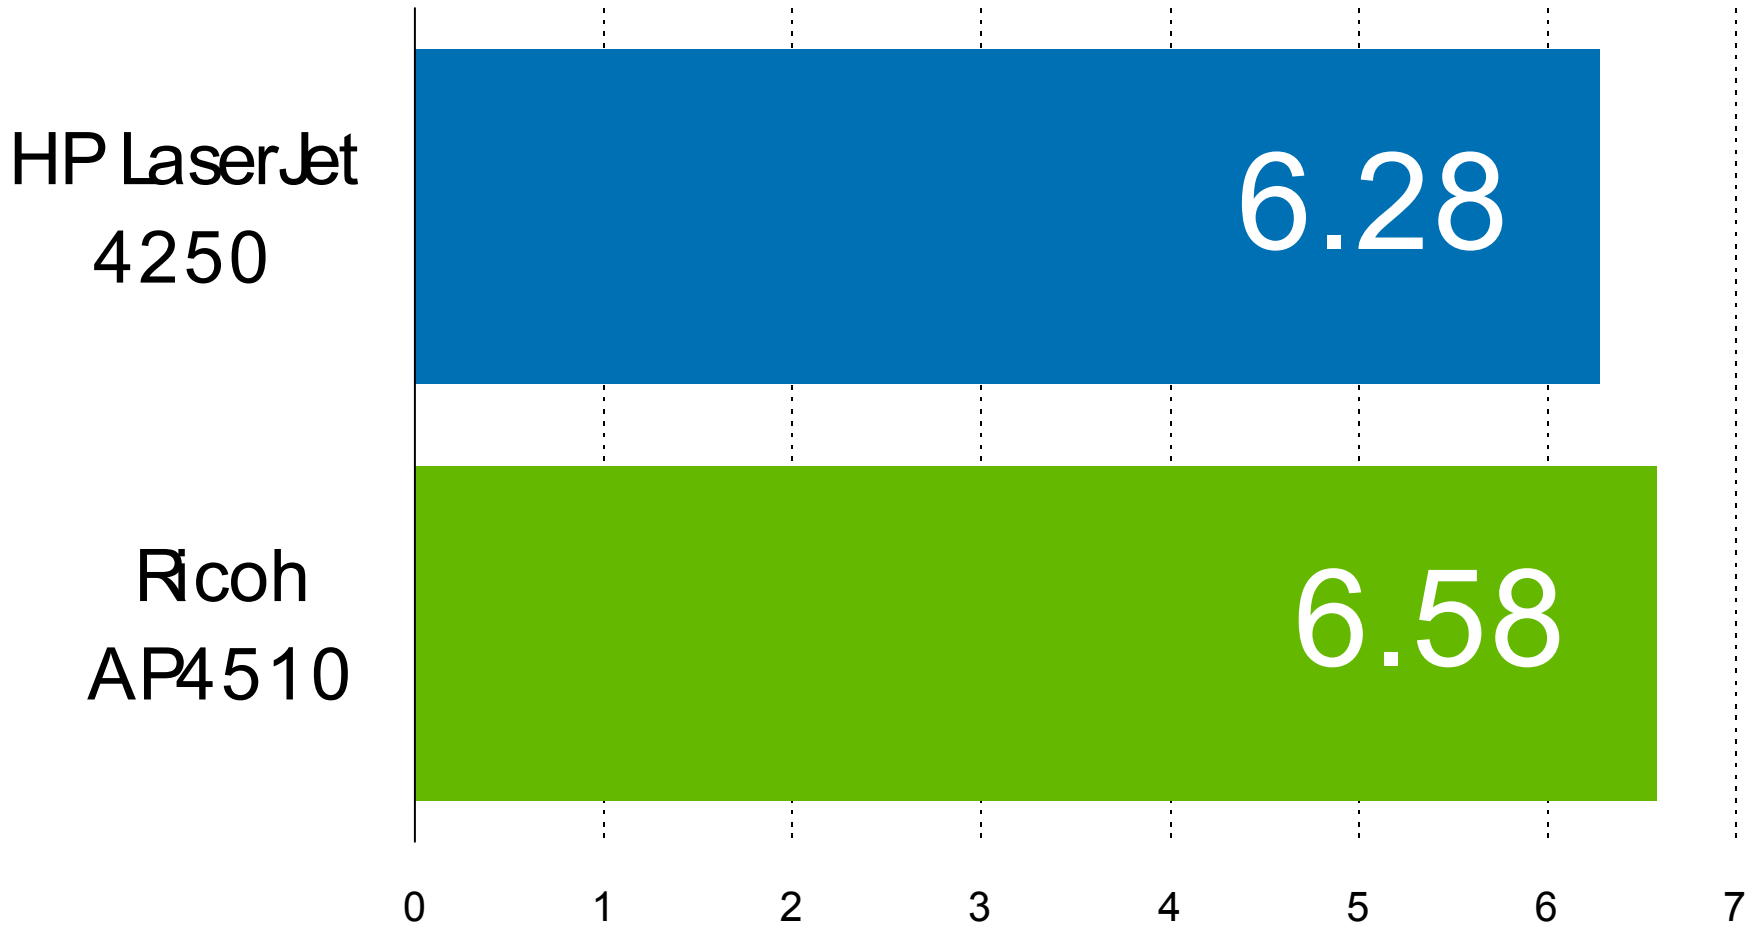

HP delivers fast real-world performance.

Minutes to print a suite of 14 files totaling 109 pages