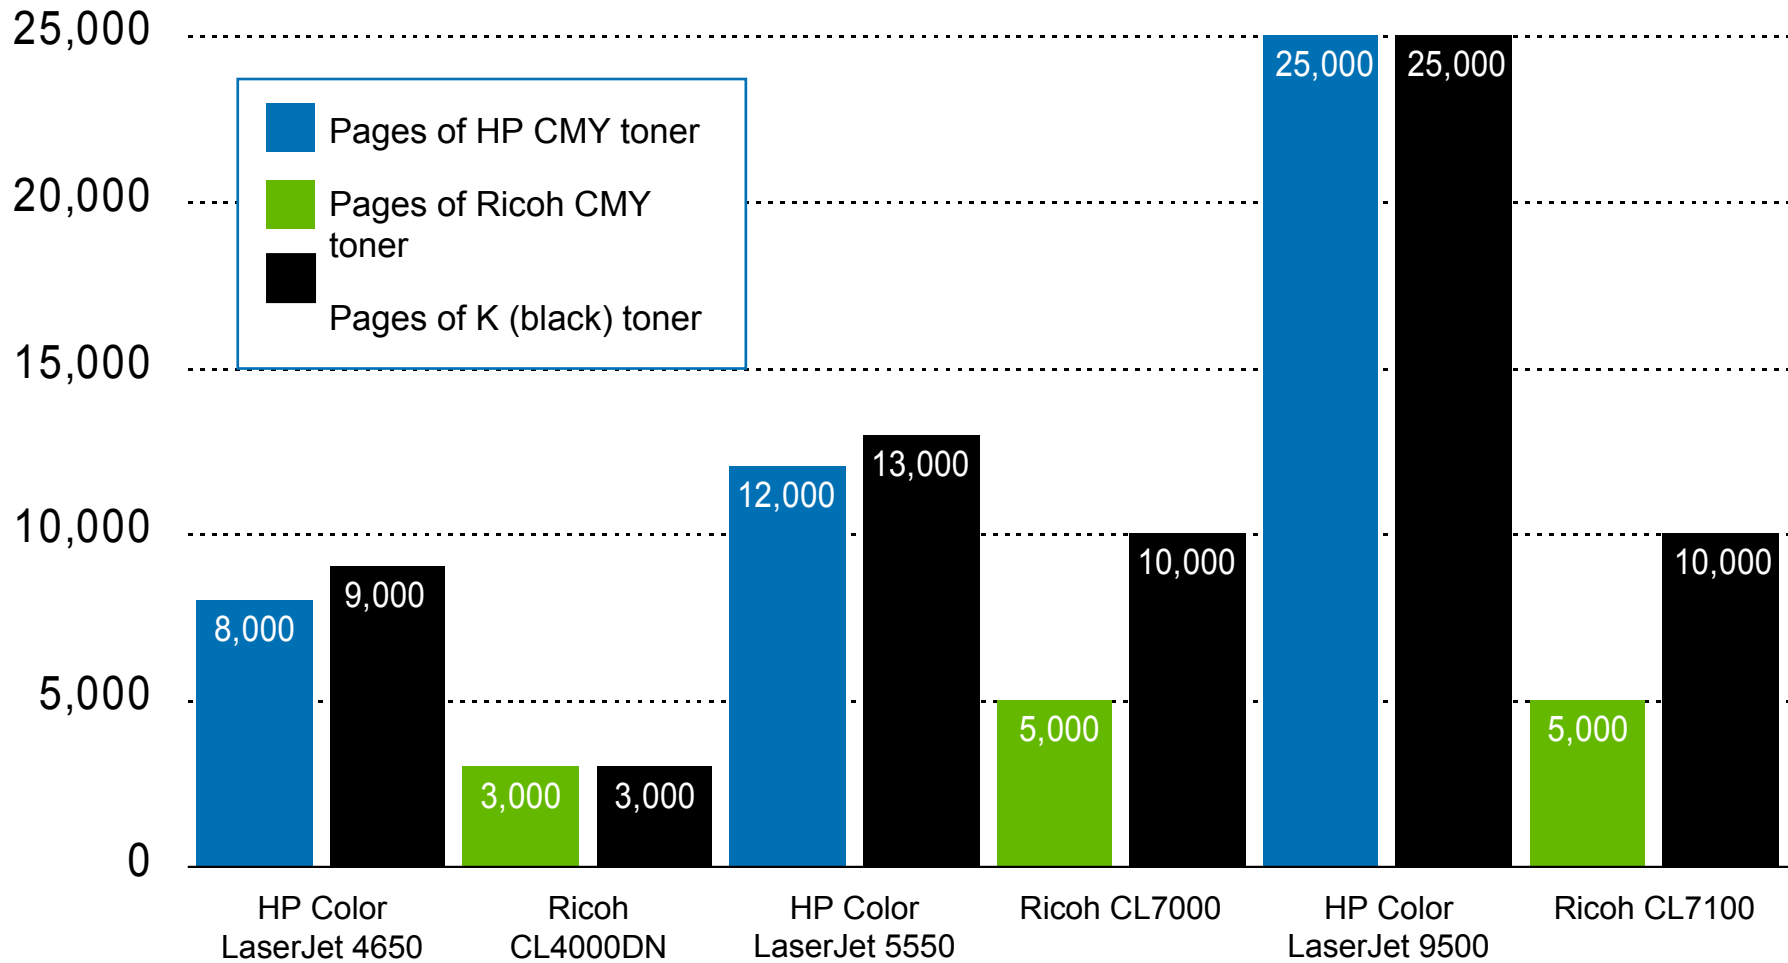

HP delivers more toner in the box.

Toner shipped with the printer (pages at 5% per color)