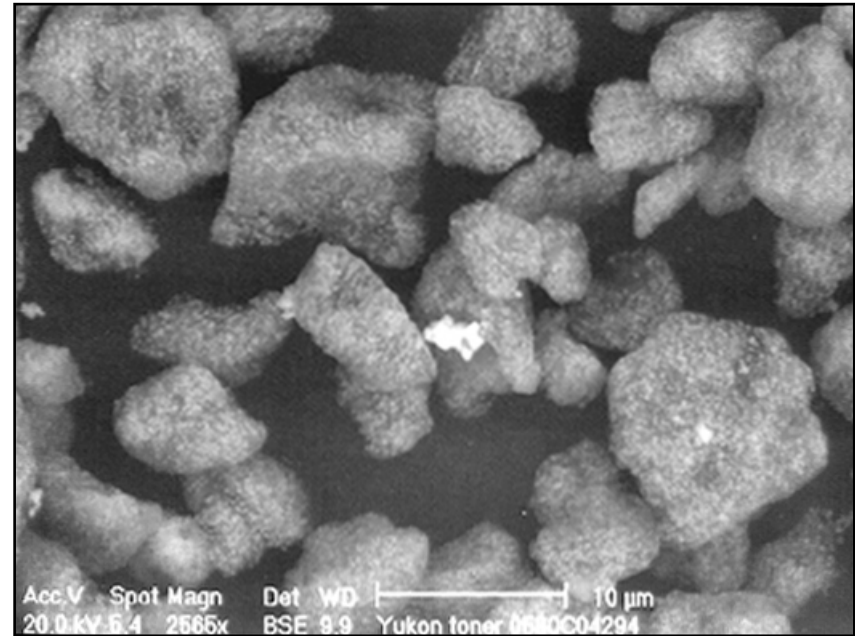

Ricoh uses granular toner and oil fusing, which can create numerous problems:

- Fuser jams on high-coverage pages
- Oil drips on low-coverage pages
- Engine contamination during low-coverage, transparency, or duplex printing, as well as when moving the printer or changing oil kit