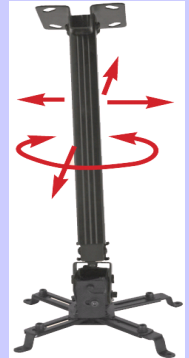

A56-E25B with standard extension bar