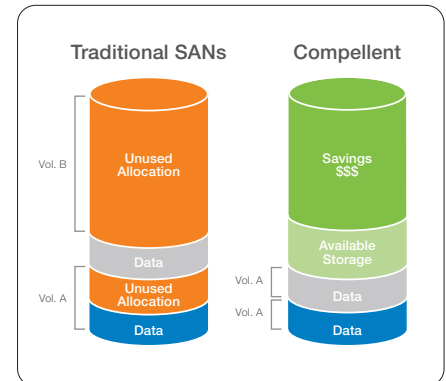

How It Works: The Compellent Efficiency Advantage

With a combination of industry-leading features, the Compellent SAN transforms legacy storage volumes into thin provisioned, auto-tiered and efficient data volumes.

Thin Provisioning: Enables end users to allocate any size virtual volume upfront yet only consume actual physical capacity when data is written by the application.

Thin Import: As existing data is copied to a Compellent SAN, Storage Center converts the data into thin-provisioned volumes.

Free Space Recovery: Increase utilization in Windows environments by reclaiming space that is no longer in use.

Automated Tiered Storage: Automatically classify and migrate data to the optimum storage tier and RAID level based on usage. Fast Track extends the benefits of Automated Tiered Storage to every drive.

Boot from SAN: Cut storage capacity requirements with space-efficient boot images; with Server Instant Replay boot images for 20 servers consume the same capacity as 2 traditional boot images.

Continuous Snapshots: Create an unlimited number of space-efficient copies without pre-allocating capacity to provide extremely fast and reliable recovery from any data hazard.

Call Your PC Connection
Account Manager!

1-800-800-0014

biz.pcconnection.com/compellent

This is a confidential offer made exclusively to you and can not be shared outside your company.