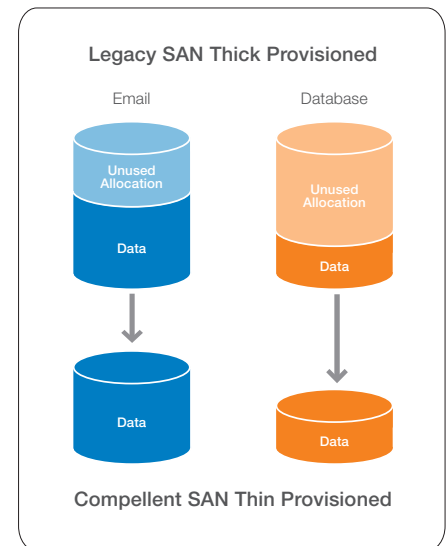

How It Works: The Compellent Efficiency Advantage

With a combination of industry-leading features, the Compellent SAN transforms legacy storage volumes into thin provisioned, auto-tiered and efficient data volumes.

Thin Provisioning: Enables end users to allocate any size virtual volume upfront yet only consume actual physical capacity when data is written by the application.

Thin Import: As existing data is copied to a Compellent SAN, Storage Center converts the data into thin-provisioned volumes.

Free Space Recovery: Increase utilization in Windows environments by reclaiming space that is no longer in use.

Automated Tiered Storage: Automatically classify and migrate data to the optimum storage tier and RAID level based on usage. Fast Track extends the benefits of Automated Tiered Storage to every drive.

Boot from SAN: Cut storage capacity requirements with space-efficient boot images; with Server Instant Replay boot images for 20 servers consume the same capacity as 2 traditional boot images.

Continuous Snapshots: Create an unlimited number of space-efficient copies without pre-allocating capacity to provide extremely fast and reliable recovery from any data hazard.

Call Your PC Connection
Account Manager!

1-800-800-0014

biz.pcconnection.com/compellent

This is a confidential offer made exclusively to you and can not be shared outside your company.